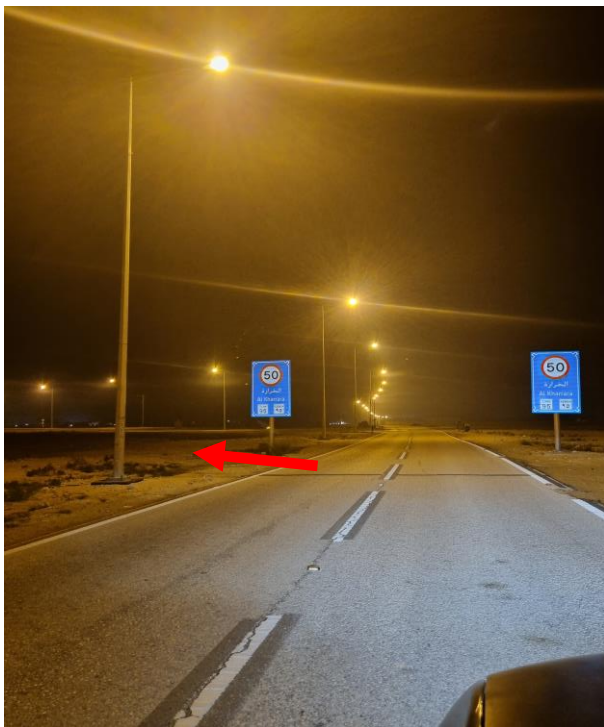

GPS Tag: Meteor Shower

Co-ordinate: 24.836847,51.197789

16:05

← Your location → Unnamed road

1h 7m Best

via G Ring Road; Al Kharrara Road
Best route, typical traffic

1h 7m 90 km

Leave later Go now

III ○ <

2h 21m Best

2h 26m

08:21 ✓

← Your location → Meteor Shower

59 min Best

1h 10m

1h 7m

59 min 75 km

Wukair Road 1; Al Kharrara Road

1. Woqod Petrol Station #80

2. Before entering Al Kharrara >> Turn Left

3. Turn to low beam and take right exit at the signboard location. Do not go ahead of signboard (Waze shows to take right exit 100m ahead of signboard – that is wrong). Follow Volunteer’s direction for parking. Do not park along the road.

NOTES:

1. Waze is preferred. Google Map can be used after reaching to 'Al Kharrara'.
2. Beware of potholes and drive carefully.
3. There are speed breakers before and after the Petrol Station, 8 nos.
4. At the location, do not park along the road as this may cause security concerns.
5. Set Waze/Google Map destination to 'Woqod Petrol Station#80 – Al Nigyan'. After reaching there, set Waze/Google Map destination to 'Meteor Shower'.